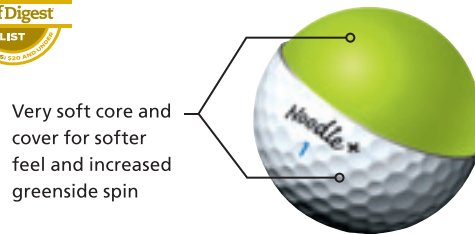

Very soft core and cover for softer feel and increased greenside spin

COVER HARDNESS: **56D**

OVERALL COMPRESSION: **50**