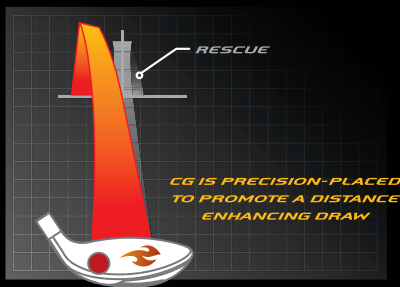

BURNER[®] SUPERFAST 2.0 RESCUE™

RESCUE DRAW BIAS

Faster, Forgiving and Easy to Launch

"Burner SuperFast 2.0 Rescue clubs are designed to deliver everything you could ask for in a hybrid: speed, distance, accuracy and easy launch."

TODD BEACH
TAYLORMADE SENIOR DIRECTOR
METALWOOD RESEARCH AND DEVELOPMENT

- ▶ Long shaft, lighter weight to promote faster swing speed for more distance
- ▶ White non-glare crown and black clubface for easy alignment