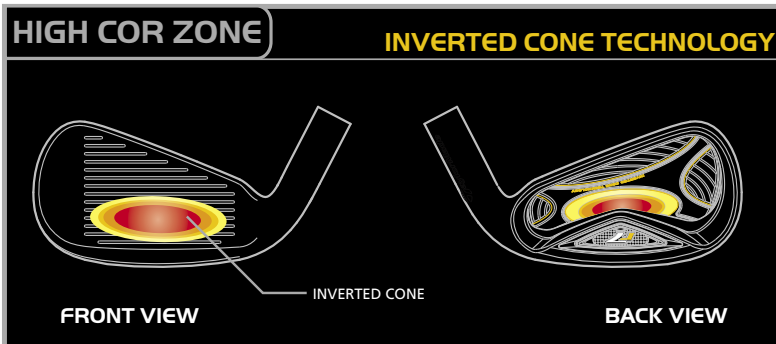

R7® IRONS

Amazing Distance