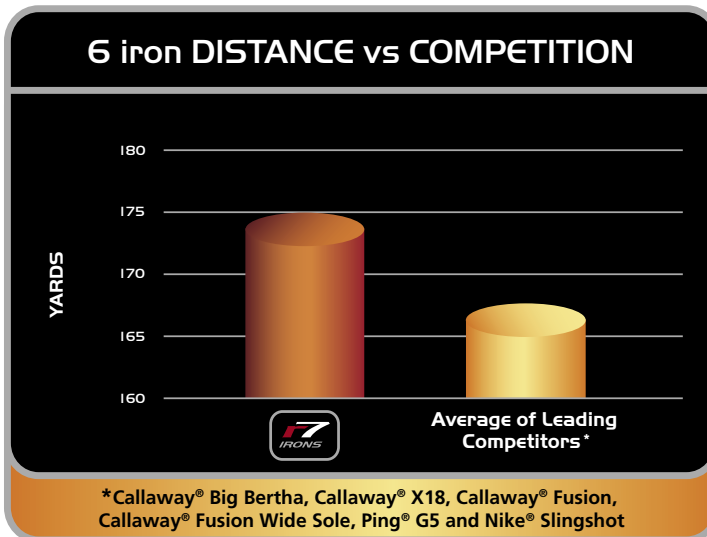

R7® IRONS

Amazing Distance